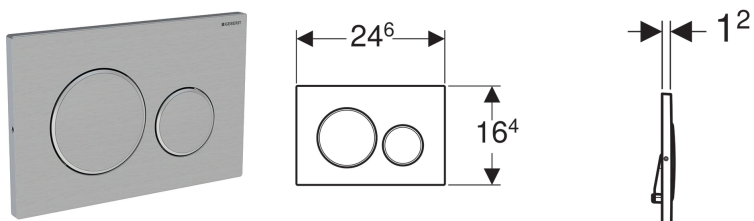

**Geberit flush plate Sigma20 for dual flush, screwable**

**Application purposes**

- For flush actuation with Geberit Sigma concealed cisterns

**Characteristics**

- Front actuation
- Sound-absorbing actuator rods, tool-free fast adjustment

**Technical data**

Actuation force | < 20 N

**Scope of delivery**

- Mounting frame
- 2 distance bolts
- 2 actuator rods
- Set of bolts

Art. no.	Surface / colour	Material designation	B	H	T
115.889.SN.1	Plate and buttons: brushed, easy-to-clean coated Design rings: polished	Stainless steel	24.6 cm	16.4 cm	1.5 cm

**Accessories**

- Geberit extension set for Sigma, Omega and Kappa concealed cisterns

- Screwable - with fixing screws for anti-tamper in commecrical applications